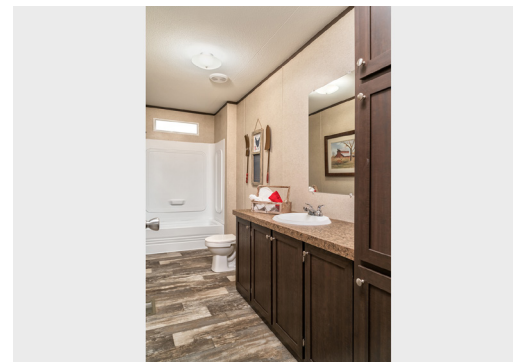

RM3248 - 3 Bed - 2 Bath - 1,153 sq ft. - 32' x 48'

Call today to schedule an appointment

855-550-6550