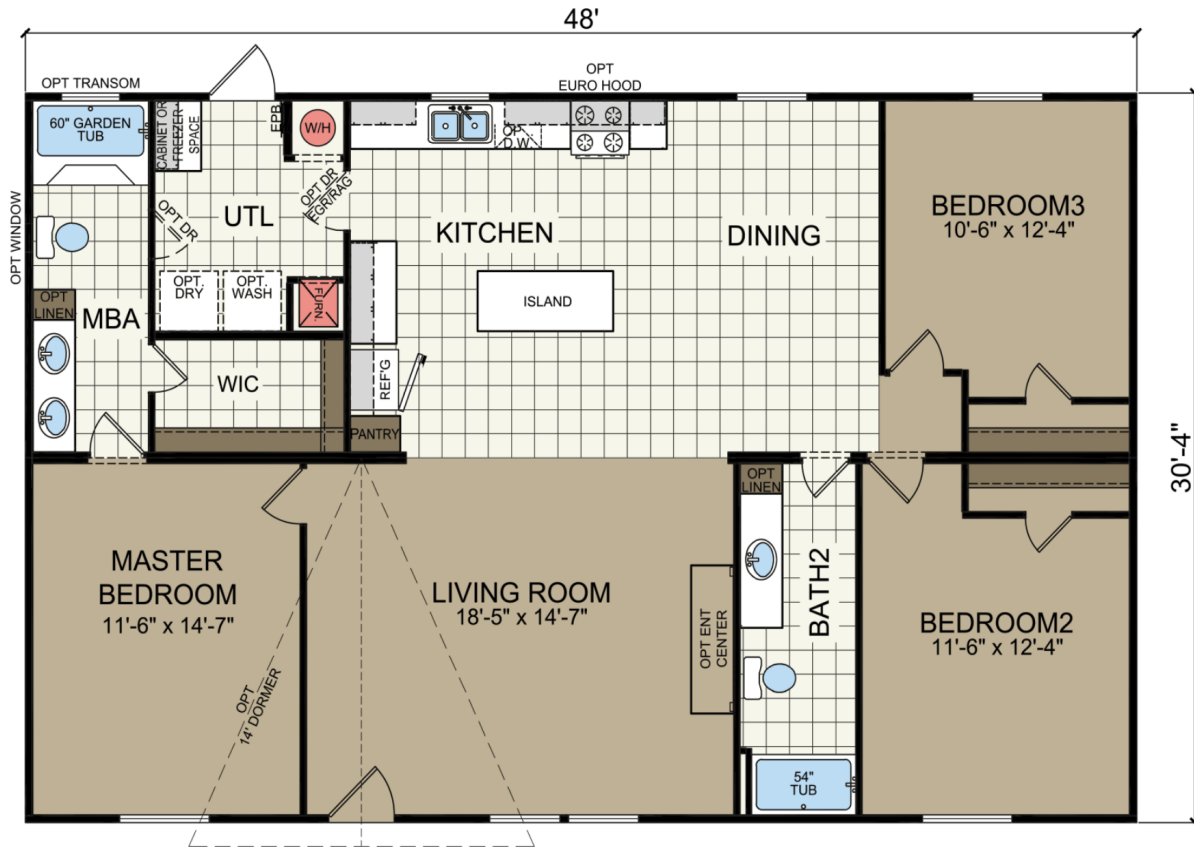

RM3248 - 3 Bed - 2 Bath - 1,153 sq ft. - 32' x 48'

Call today to schedule an appointment

855-550-6550